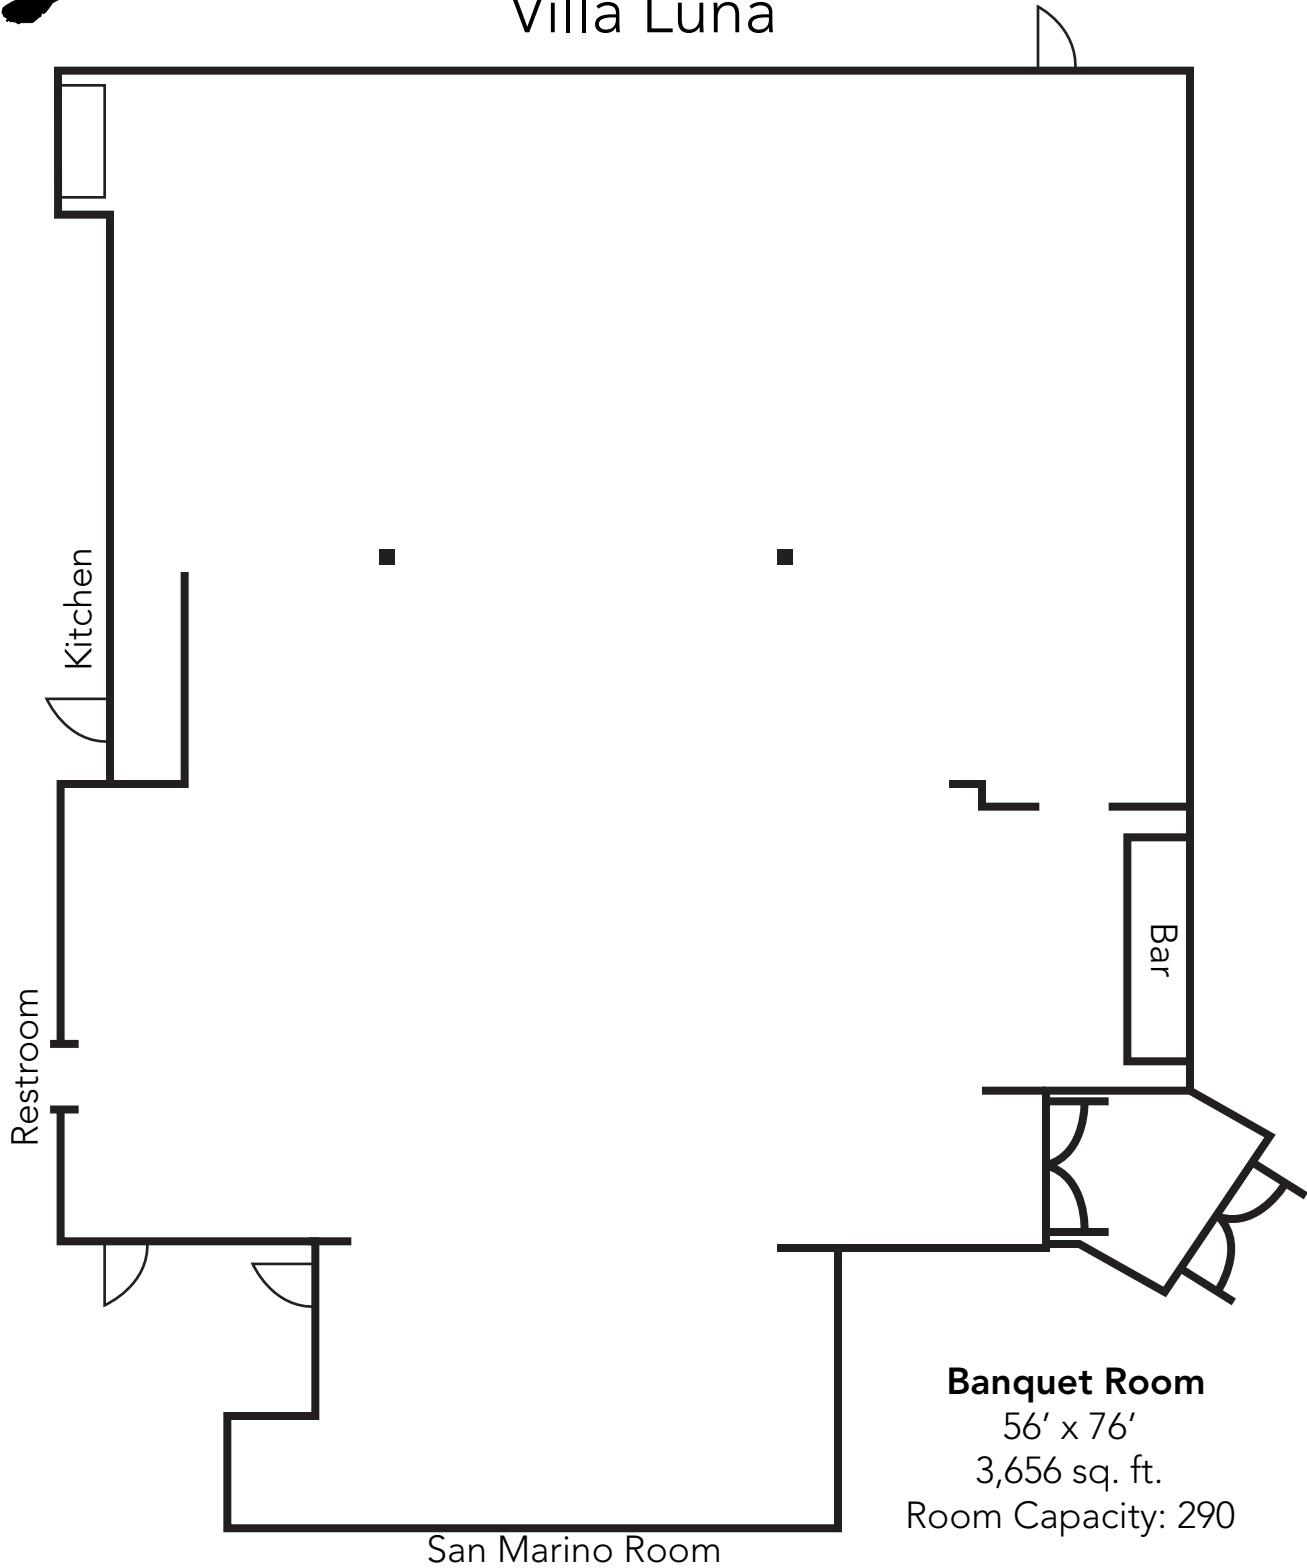

A VENUE by
Blue Moon Caterers

Villa Luna

Banquet Room
56' x 76'
3,656 sq. ft.
Room Capacity: 290