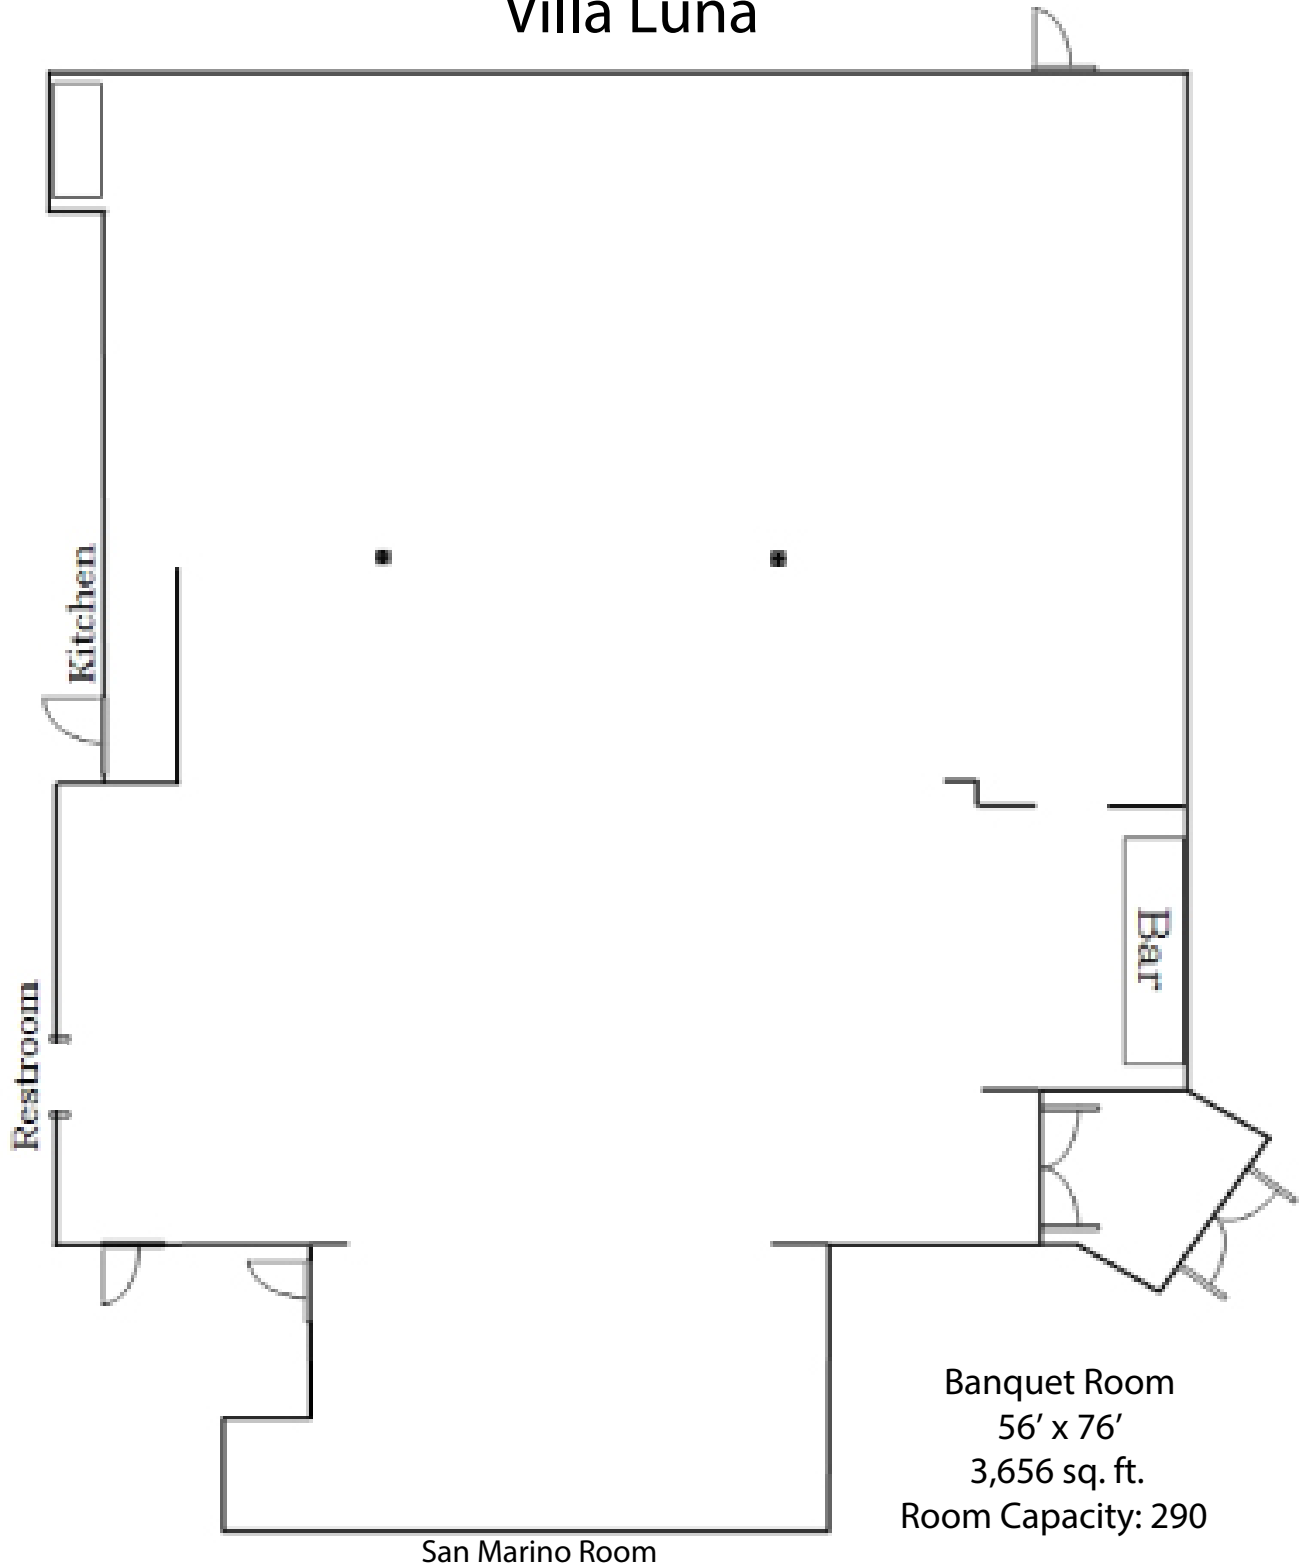

## Villa Luna

Banquet Room  
56' x 76'  
3,656 sq. ft.  
Room Capacity: 290

San Marino Room